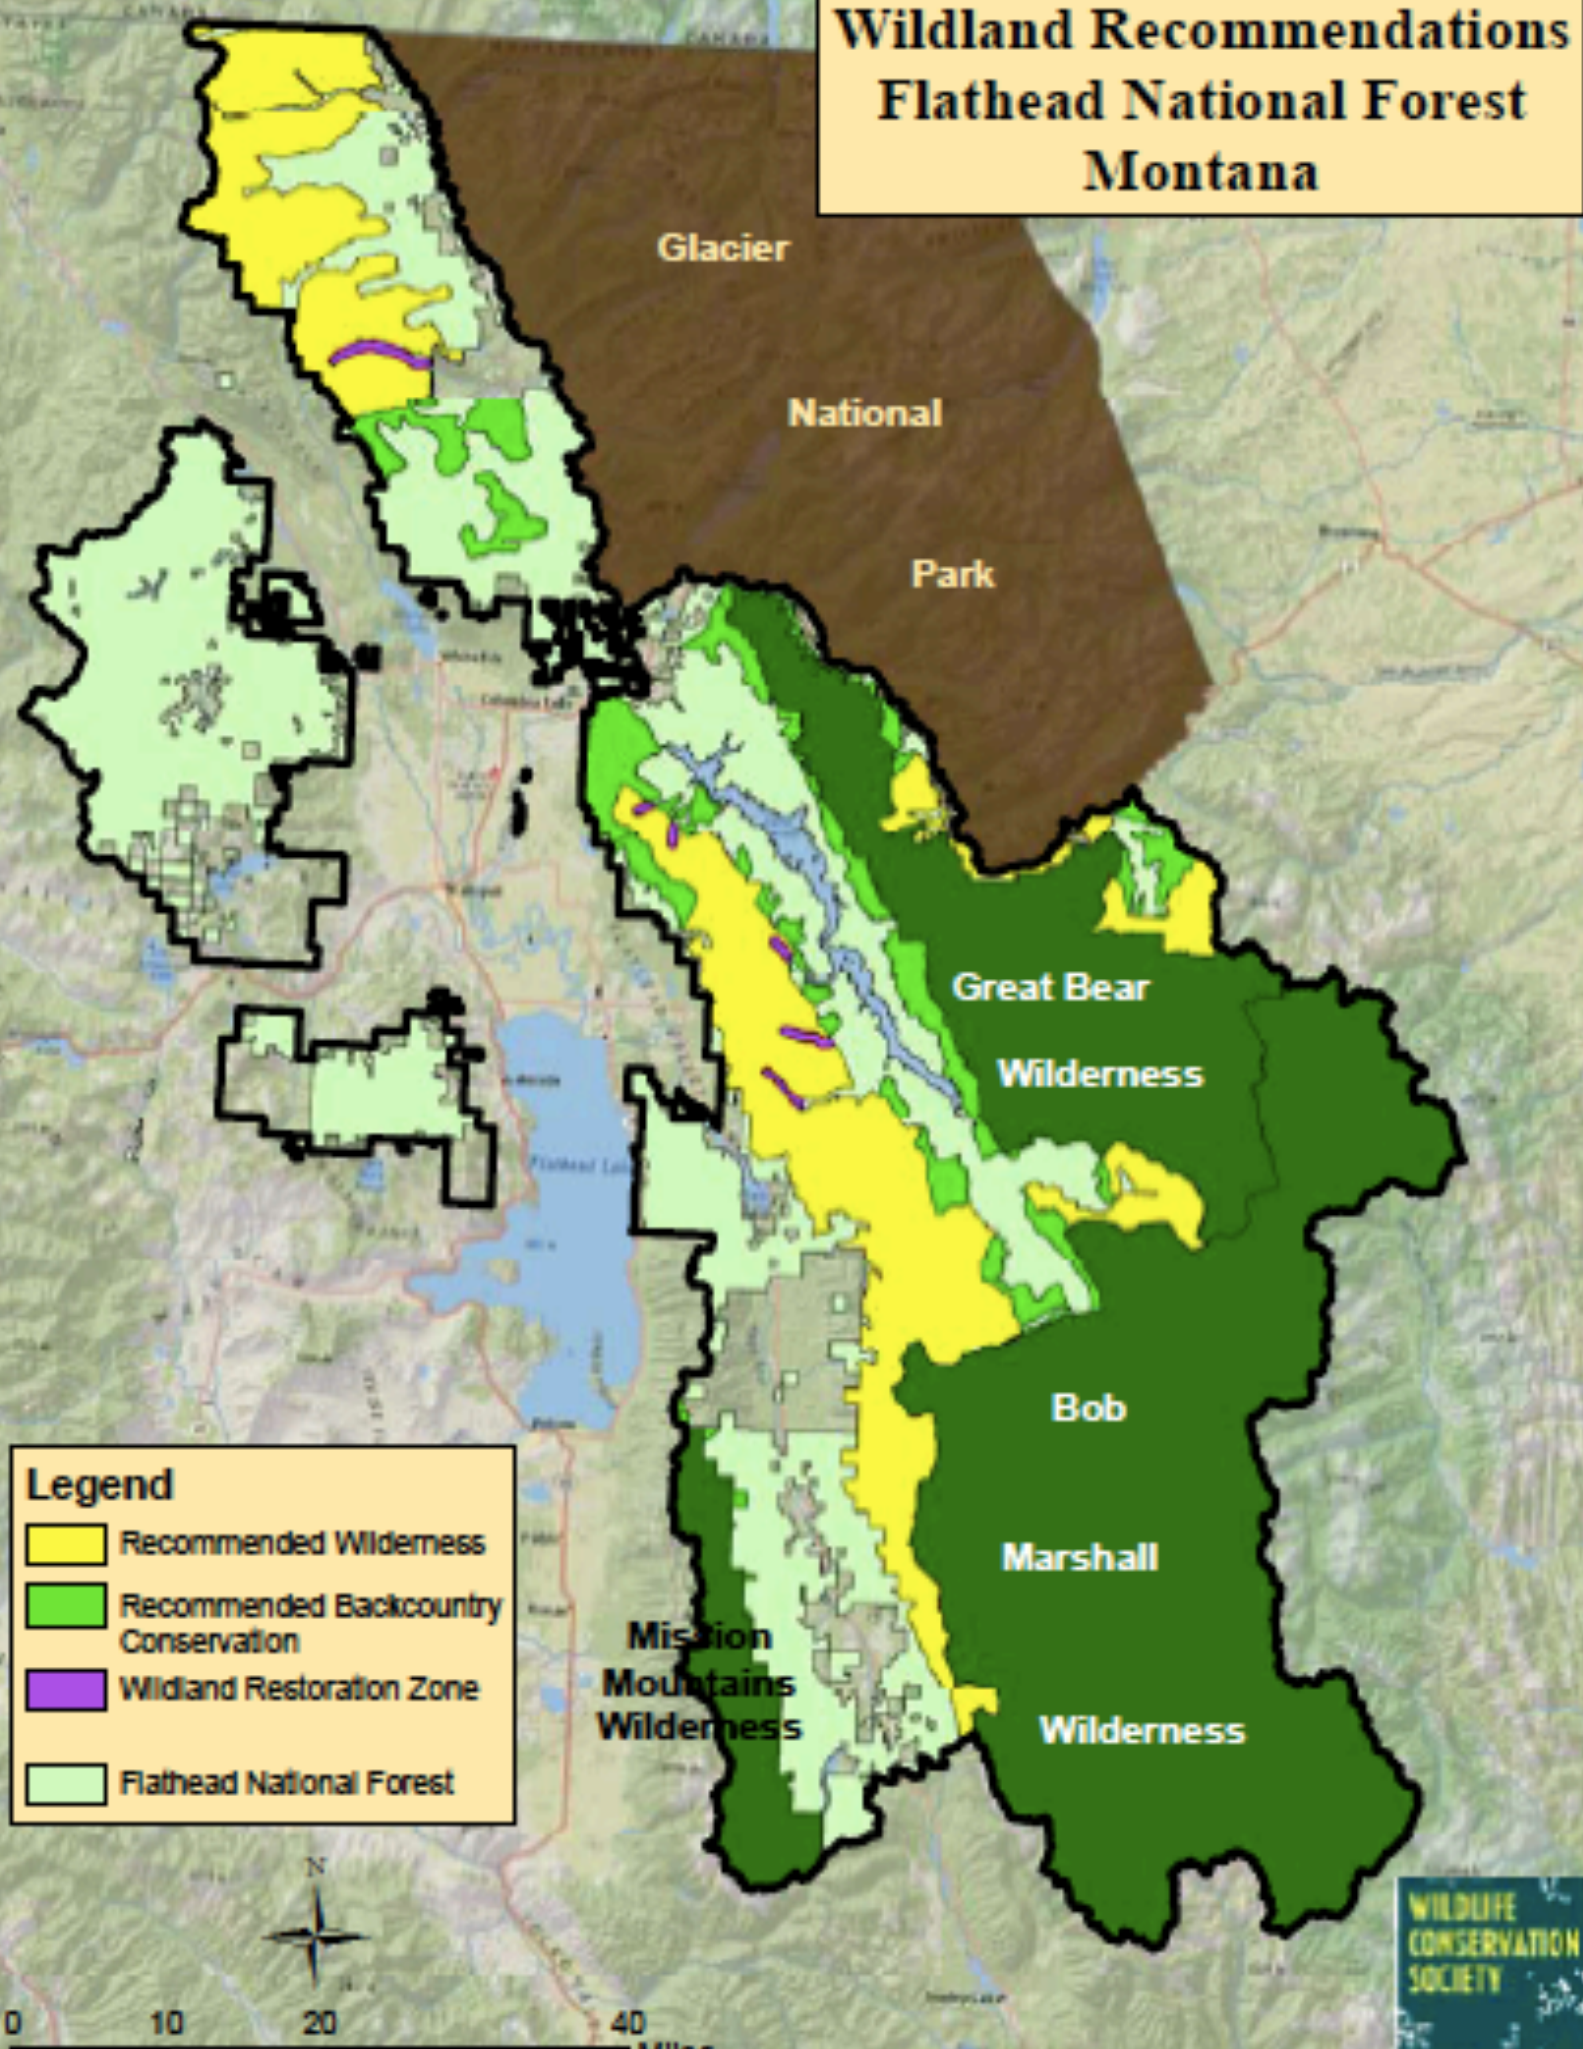

# Wildland Recommendations Flathead National Forest Montana

Glacier

National

Park

Great Bear

Wilderness

Bob

Marshall

Wilderness

Mission  
Mountains  
Wilderness

## Legend

- Recommended Wilderness
- Recommended Backcountry Conservation
- Wildland Restoration Zone
- Flathead National Forest

0 10 20 40 Miles

WILDLIFE  
CONSERVATION  
SOCIETY